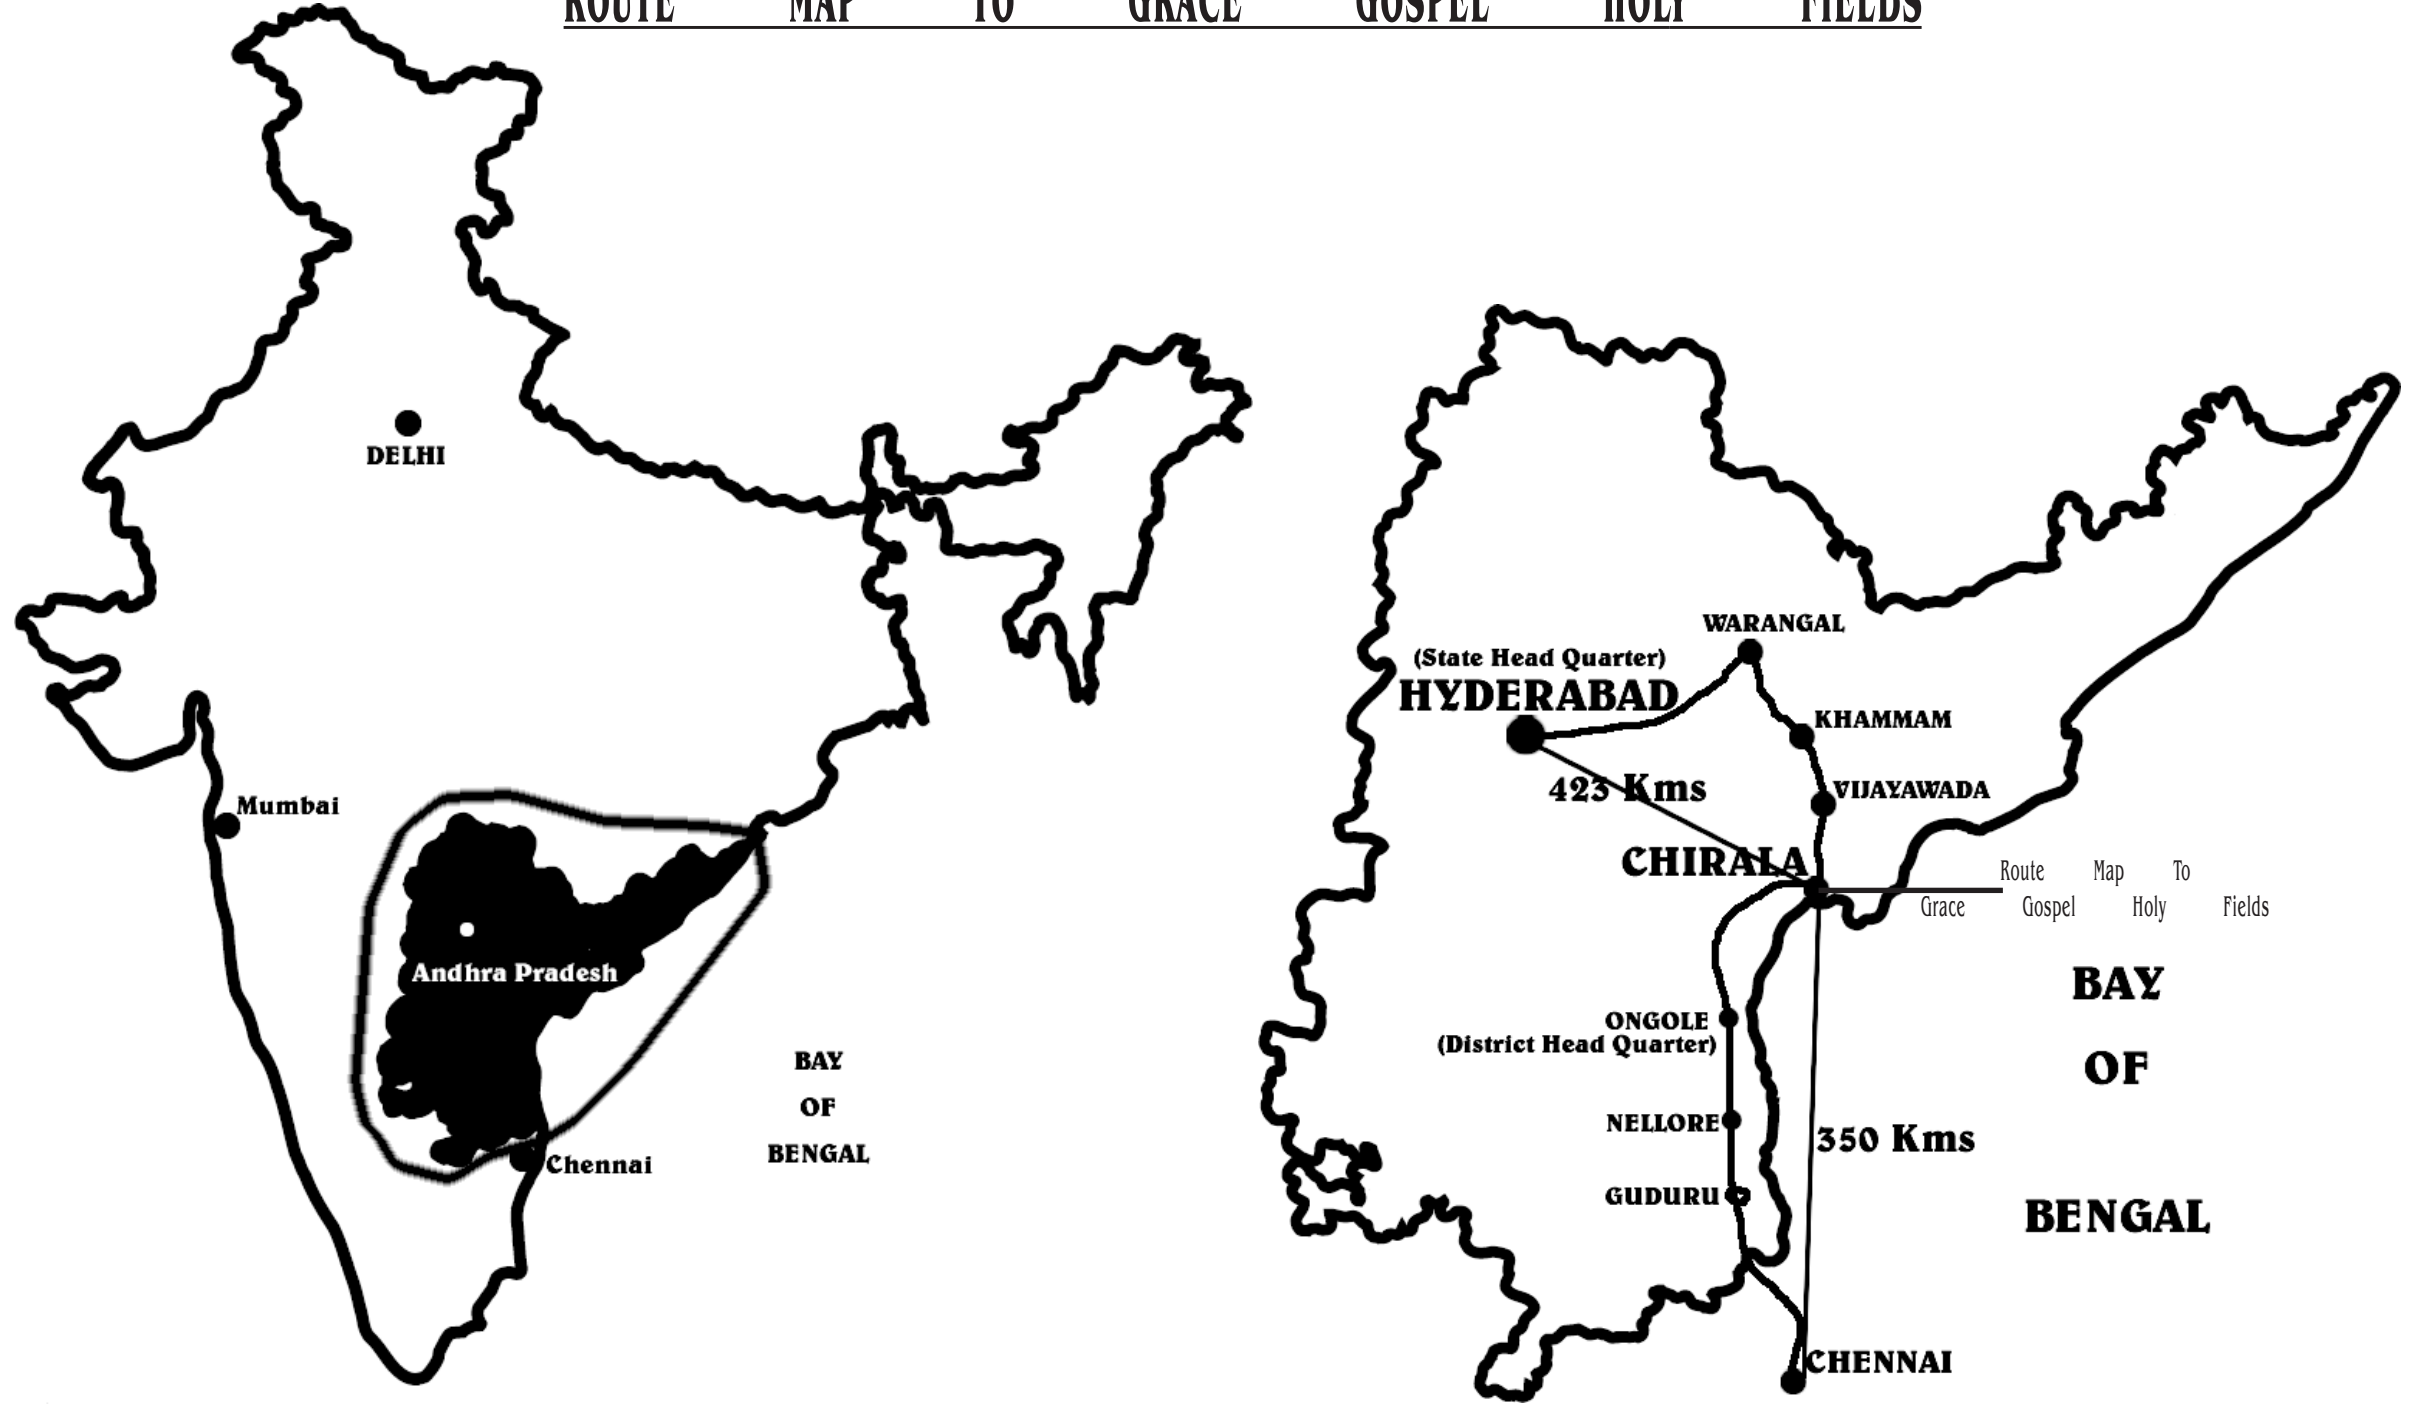

ROUTE MAP TO GRACE GOSPEL HOLY FIELDS

DELHI

Mumbai

Andhra Pradesh

Chennai

BAY
OF
BENGAL

(State Head Quarter)
HYDERABAD

WARANGAL

KHAMMAM

VIJAYAWADA

CHIRALA

423 Kms

ONGOLE
(District Head Quarter)

NELLORE

GUDURU

CHENNAI

350 Kms

Route Map To
Grace Gospel Holy Fields

**BAY
OF
BENGAL**